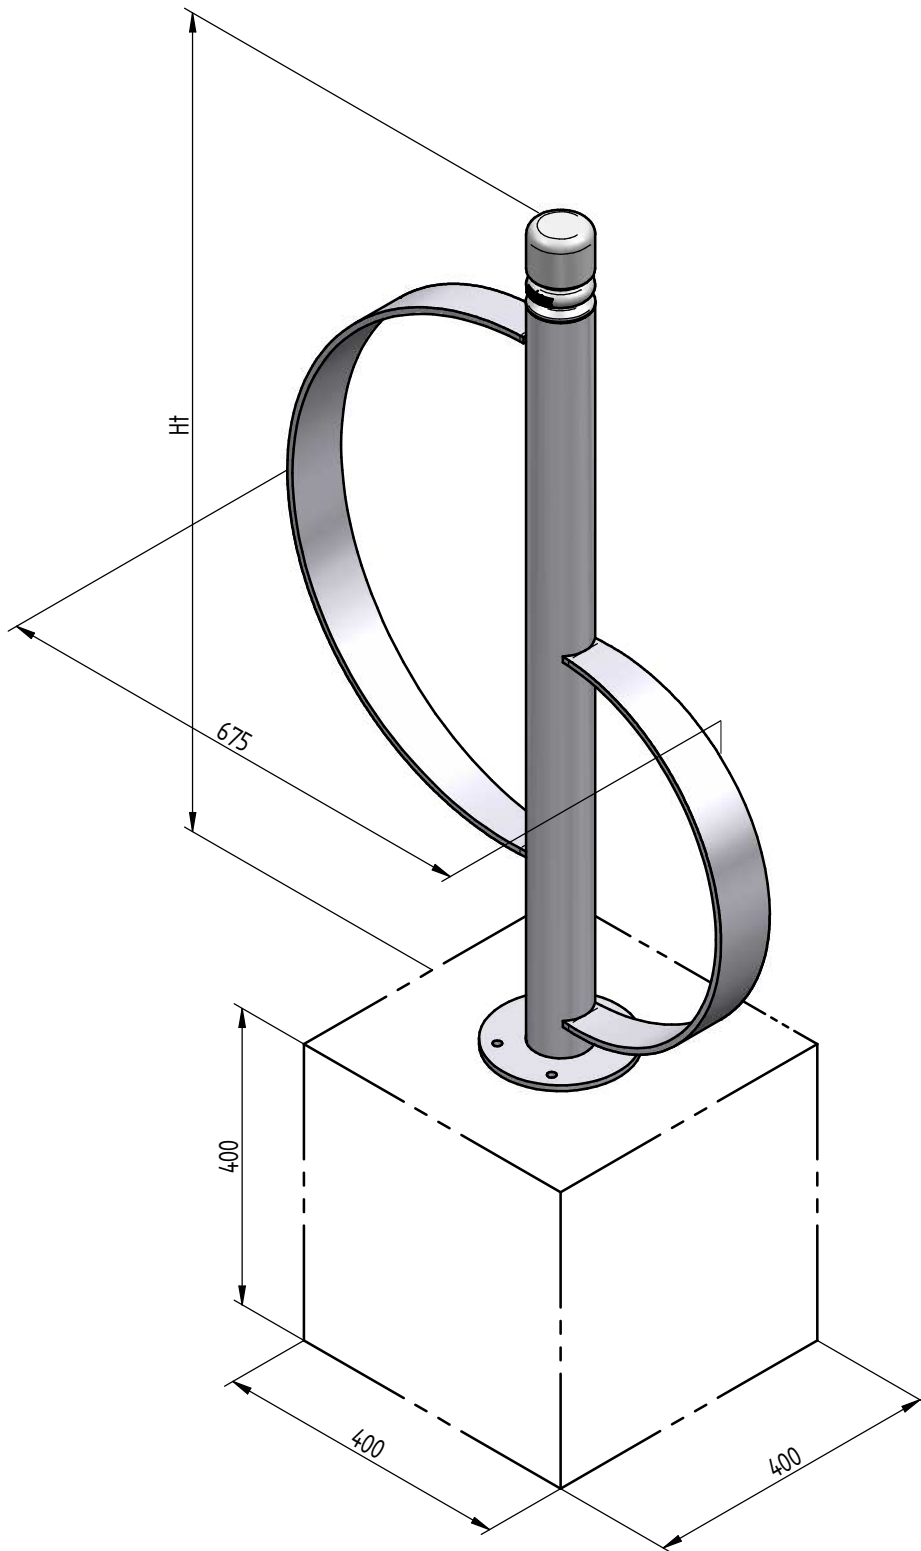

Appui Cycle Province - Direct

207390 : Ht = 1105

207391 : Ht = 1035

207392 : Ht = 1102

207393 : Ht = 1073

207395 : Ht = 1010

PROCITY[®]

N° OF :

FRANCE :
+33.(0)2.54.80.32.99
EXPORT :
+33.(0)1.39.08.26.55

Appui Cycle Province - Platine

297390 : Ht = 1105

297391 : Ht = 1035

297392 : Ht = 1102

297393 : Ht = 1073

297395 : Ht = 1010

Appui Cycle Province

 306348 - Ht = 1058