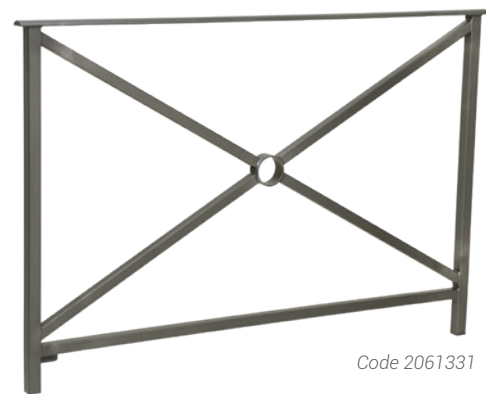

TECHNICAL CHARACTERISTICS

- > Two lengths: 800 and 1500 mm
- > Overall height: 1180 mm
- > 35 x 35 mm steel posts
- > 30 x 30 mm horizontal bottom rail
- > Solid steel handrail
- > With or without rosette
- > Without handle or with single or double handle

INSTALLATION

- > Concrete directly into the ground

OPTIONS

- > Serrubloc® removable kit for Heritage railings consists of two sockets, one of which can be locked with a triangle key. Self-draining: to be installed at the bottom of the sockets. Code 203400
- > Installation on base plates

PRODUCT CODES

	Without handle	Single handle	Double handle
Length 800 mm - Single cross	206130	206140	206150
Length 1500 mm - Single cross	206131	206141	206151
Length 800 mm - Rosette	206132	206142	206152
Length 1500 mm - Rosette	206133	206143	206153

Code 206133 + 206143

Code 2061331

DRAWING

Solid steel handrail

FINISH PAINTED

- > Zinc primed and painted in our colours

RAL 3020	RAL 3004	RAL 5010	RAL 6005	RAL 8017
RAL 7044	RAL 9010	RAL 9005	PROACITY® Grey	Corten effect