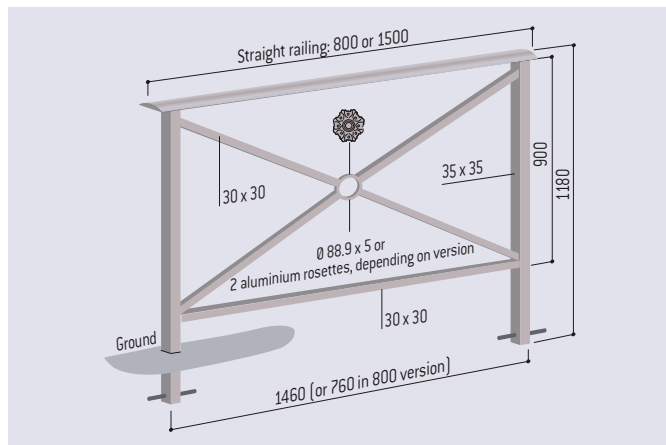

DRAWING

Solid steel handrail

FINISH PAINTED

- > Zinc primed and painted in our colours

RAL 3020	RAL 3004	RAL 5010	RAL 6005	RAL 8017
RAL 7044	RAL 9010	RAL 9005	PROACITY® Grey	Corten effect