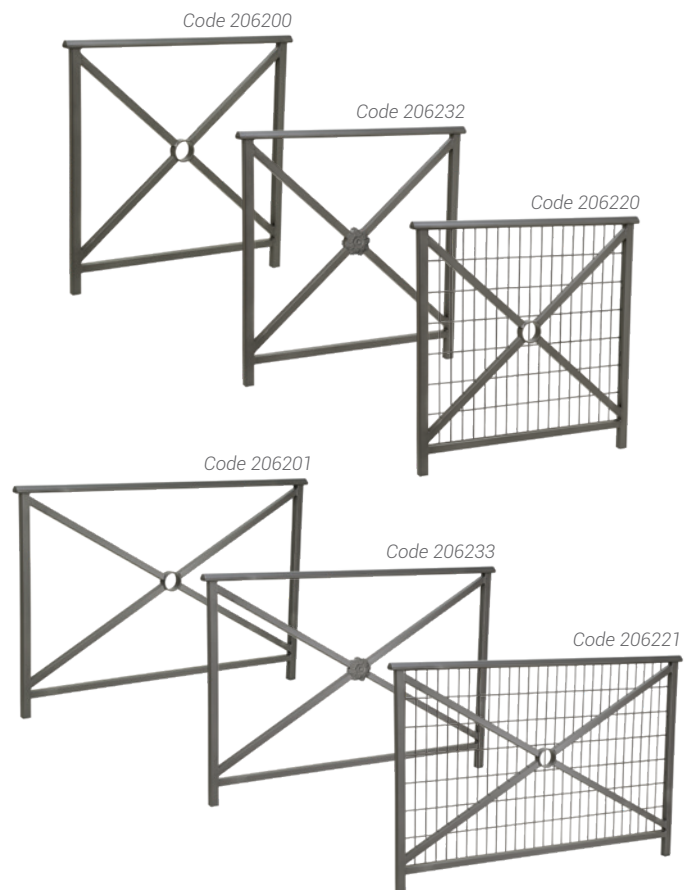

TECHNICAL CHARACTERISTICS

- > Two lengths: 1000 or 1500 mm
- > Total height: 1180 mm
- > Above-ground height: 1000 mm
- > Posts: steel tubes 35 x 35 mm, 1,5 mm thick
- > Three frame styles, standard is simple cross:
 - Simple cross frame 30 x 30 mm with central ring Ø 89 mm
 - Simple cross frame 30 x 30 mm with 2 rosettes
 - Simple cross frame 25 x 15 mm with Ø 4 mm steel mesh
- > An exceptionally comfortable top handrail which extends slightly past the edges of the frame*

Code 206221

INSTALLATION

- > Installation: concreted directly into ground

OPTIONS

- > Can be made removable using our Lockblock socket system. Self-draining through gravel at bottom of sockets composed of two sockets operated by a triangle key. Code 203400
- > Installation: on oval base plates (on request)

PRODUCT CODES

	Lg 1000 mm	Lg 1500 mm
 Simple cross	206200	206201
 Rosette	206232	206233
 Mesh	206220	206221

DRAWING

FINISH PAINTED

- > Finish: zinc primed and painted in our colours

Lockblock® socket system
Code 203400