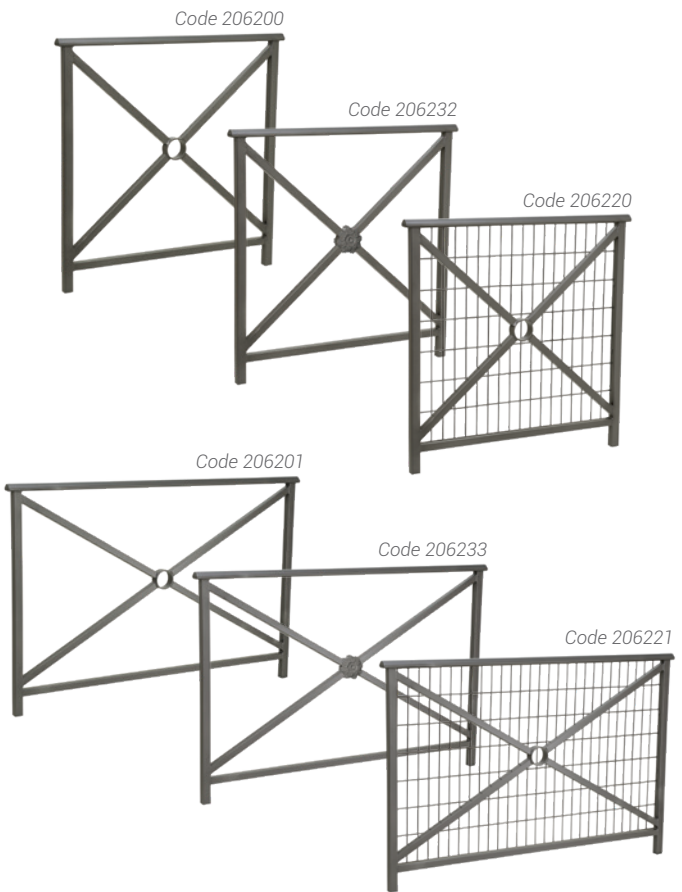

TECHNICAL CHARACTERISTICS

- > Two lengths: 1000 or 1500 mm
- > Total height: 1180 mm
- > Above-ground height: 1000 mm
- > Posts: steel tubes 35 x 35 mm, 1,5 mm thick
- > Three frame styles, standard is simple cross:
  - Simple cross frame 30 x 30 mm with central ring Ø 89 mm
  - Simple cross frame 30 x 30 mm with 2 rosettes
  - Simple cross frame 25 x 15 mm with Ø 4 mm steel mesh
- > An exceptionally comfortable top handrail which extends slightly past the edges of the frame

INSTALLATION

- > Installation: concreted directly into ground

OPTIONS

- > Can be made removable using our Lockblock socket system. Self-draining through gravel at bottom of sockets composed of two sockets operated by a triangle key. Code 203400
- > Installation: on oval base plates (on request)

PRODUCT CODES

	Lg 1000 mm	Lg 1500 mm
Simple cross	206200	206201
Rosette	206232	206233
Mesh	206220	206221

DRAWING

FINISH PAINTED

- > Finish: zinc primed and painted in our colours