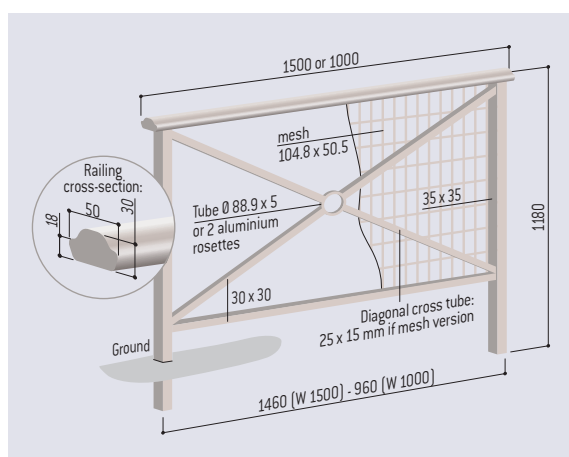

TECHNICAL CHARACTERISTICS

- > Two lengths: 1000 or 1500 mm
- > Total height: 1180 mm
- > Above-ground height: 1000 mm
- > Posts: steel tubes 35 x 35 mm, 1,5 mm thick
- > Three frame styles, standard is simple cross:
 - Simple cross frame 30 x 30 mm with central ring Ø 89 mm
 - Simple cross frame 30 x 30 mm with 2 rosettes
 - Simple cross frame 25 x 15 mm with Ø 4 mm steel mesh
- > An exceptionally comfortable top handrail which extends slightly past the edges of the frame*

Code 206221

INSTALLATION

- > Installation: concreted directly into ground

OPTIONS

- > Can be made removable using our Lockblock socket system. Self-draining through gravel at bottom of sockets composed of two sockets operated by a triangle key. Code 203400
- > Installation: on oval base plates (on request)

PRODUCT CODES

	Lg 1000 mm	Lg 1500 mm
 Simple cross	206200	206201
 Rosette	206232	206233
 Mesh	206220	206221

DRAWING

FINISH PAINTED

- > Finish: zinc primed and painted in our colours

Lockblock® socket system
Code 203400