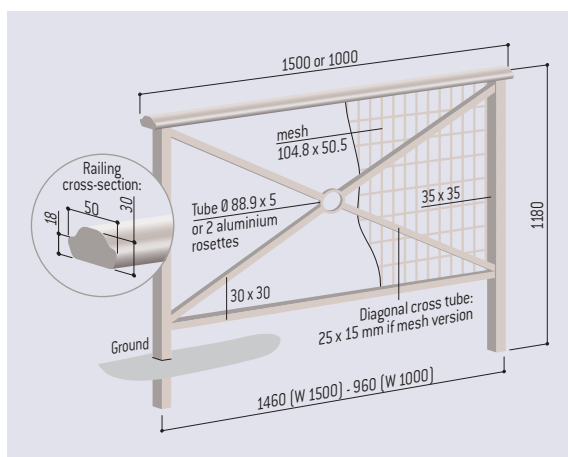

TECHNICAL CHARACTERISTICS

- > Two lengths: 1000 or 1500 mm
- > Total height: 1180 mm
- > Above-ground height: 1000 mm
- > Posts: steel tubes 35 x 35 mm, 1,5 mm thick
- > Three frame styles, standard is simple cross:
  - Simple cross frame 30 x 30 mm with central ring Ø 89 mm
  - Simple cross frame 30 x 30 mm with 2 rosettes
  - Simple cross frame 25 x 15 mm with Ø 4 mm steel mesh
- > An exceptionally comfortable top handrail which extends slightly past the edges of the frame

INSTALLATION

- > Installation: concreted directly into ground

OPTIONS

- > Can be made removable using our Lockblock socket system. Self-draining through gravel at bottom of sockets composed of two sockets operated by a triangle key. Code 203400
- > Installation: on oval base plates (on request)

PRODUCT CODES

	Lg 1000 mm	Lg 1500 mm
Simple cross	206200	206201
Rosette	206232	206233
Mesh	206220	206221

DRAWING

FINISH PAINTED

- > Finish: zinc primed and painted in our colours