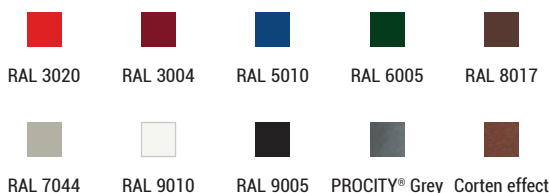

FINISH

- > Galvanised and painted in a single or two colours in our RAL colours

Code 208126