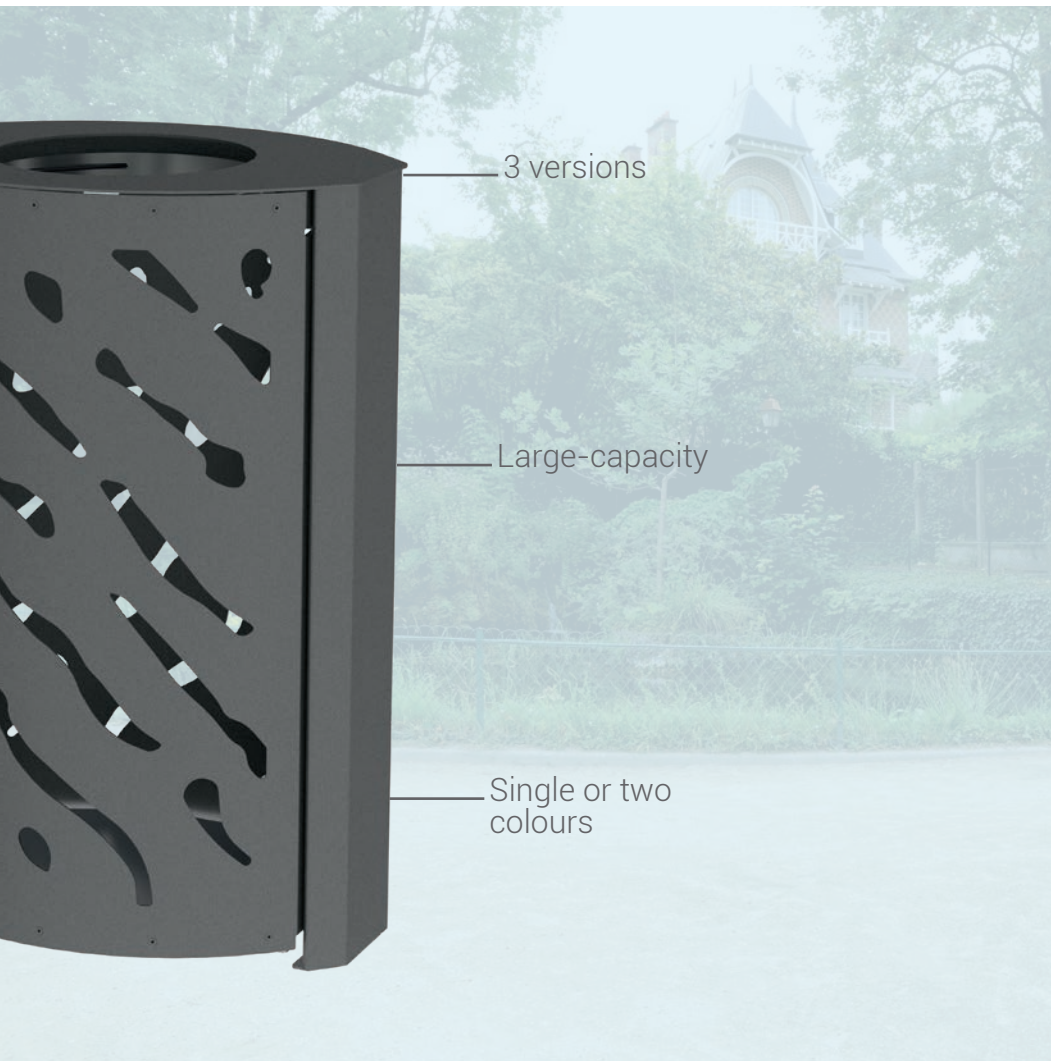

VENICE litter bin

120 litres

3 versions

Large-capacity

Single or two colours

Standard bin version

Covered bin version

TECHNICAL CHARACTERISTICS

- > Two sizes:
 - standard version:
width 595 x depth 435 x height 845 mm
 - covered version:
width 595 x depth 435 x height 1025 mm
- > Capacity: takes 120-litre bags (not included)
- > Structure: steel, laser-cut sheet metal
- > Lid: equipped with a triangle-key lock
- > Version with ashtray: drawer-style ashtray, 0.7-litre capacity, locks with triangle key
- > Opening system: front-side door, locks with triangle key

Code 208127

INSTALLATION

- > Installation with anchor rods (included)

PRODUCT CODES

Standard bin	208127
Covered bin	208129
Covered bin & ashtray	208126

Code 208129

DRAWINGS

Code 208127