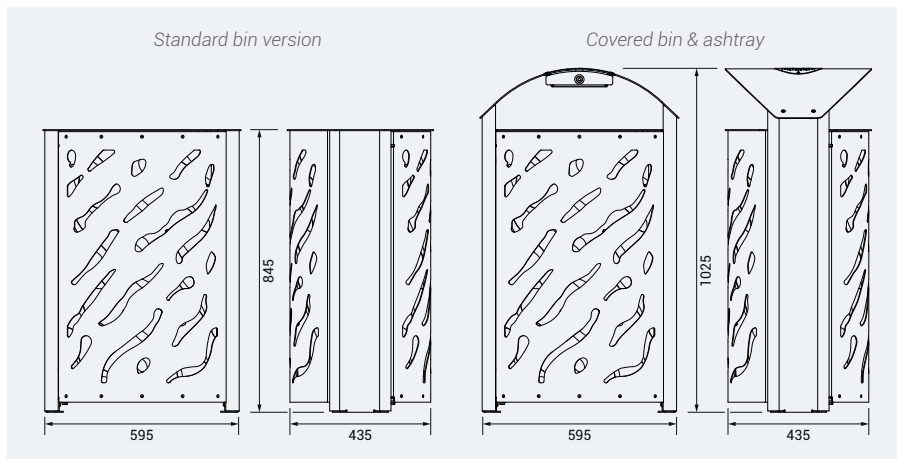

- > Two sizes:
 - standard version:
width 595 x depth 435 x height 845 mm
 - covered version:
width 595 x depth 435 x height 1025 mm
- > Capacity: takes 120-litre bags (not included)
- > Structure: steel, laser-cut sheet metal
- > Lid: equipped with a triangle-key lock
- > Version with ashtray: drawer-style ashtray, 0.7-litre capacity, locks with triangle key
- > Opening system: front-side door, locks with triangle key

Code 208127

INSTALLATION

- > Installation with anchor rods (included)

PRODUCT CODES

Standard bin	208127
Covered bin	208129
Covered bin & ashtray	208126

Code 208129

DRAWINGS

Code 208127