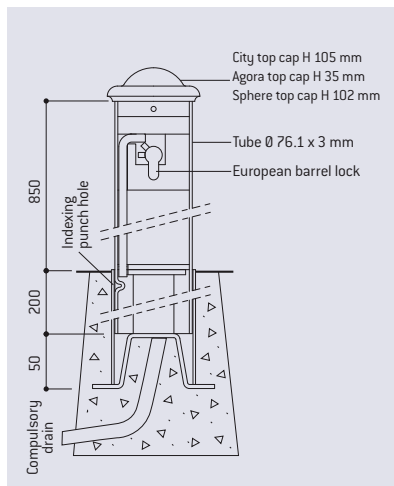

INSTALLATION DRAWING