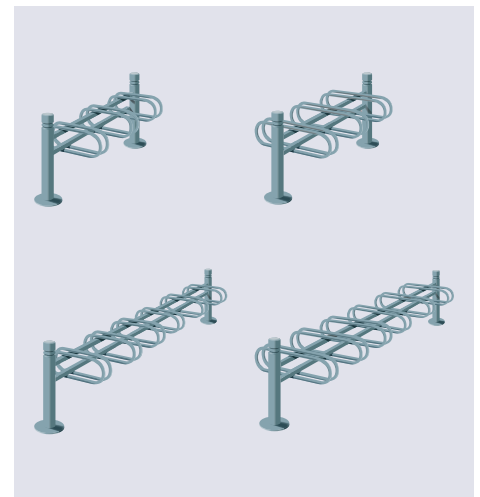

TECHNICAL CHARACTERISTICS

- > Models: 3 or 6 spaces, single or double sided
- > Structure: steel posts \varnothing 76 mm, hoops \varnothing 22 mm
- > Space between each loop for a wheel: 50 mm
- > Choose from four top caps: City, Agora, Sphere or brushed stainless steel

INSTALLATION

- > Installation: on base plates

Code 207314

PRODUCT CODES

	City	Agora	Sphere	Brushed stainless steel
Single-sided				
3-space	207365	207360	207361	207364
6-space	207315	207310	207311	207314
Double-sided				
3-space	207355	207350	207351	207353
6-space	207325	207320	207321	207323

DRAWINGS

FINISH PAINTED

- > Finish: galvanised & painted in our colours

RAL 3020	RAL 3004	RAL 5010	RAL 6005	RAL 8017
RAL 7044	RAL 9010	RAL 9005	PROCITY® Grey	Corten effect

Code 207321