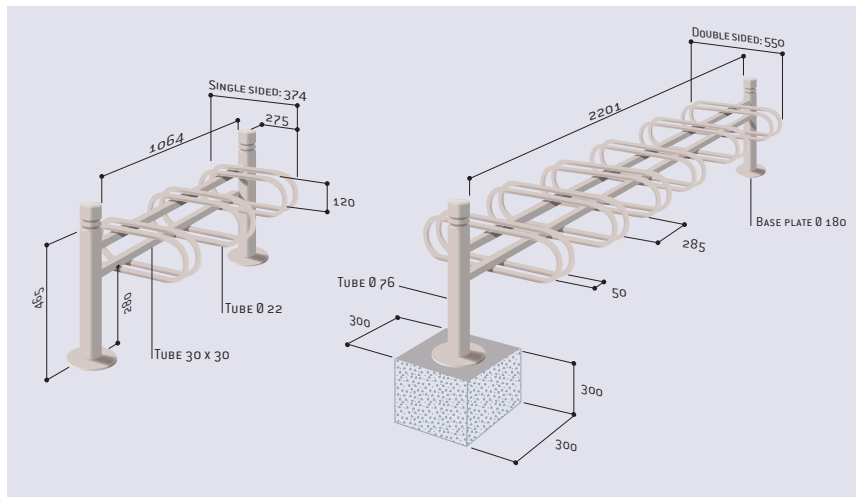

TECHNICAL CHARACTERISTICS

- > Models: 3 or 6 spaces, single or double sided
- > Structure: steel posts $\varnothing$ 76 mm, hoops $\varnothing$ 22 mm
- > Space between each loop for a wheel: 50 mm
- > Choose from four top caps: City, Agora, Sphere or brushed stainless steel

INSTALLATION

- > Installation: on base plates

PRODUCT CODES

	City	Agora	Sphere	Brushed stainless steel
Single-sided				
3-space	207365	207360	207361	207364
6-space	207315	207310	207311	207314
Double-sided				
3-space	207355	207350	207351	207353
6-space	207325	207320	207321	207323

DRAWINGS

FINISH PAINTED

- > Finish: galvanised & painted in our colours

RAL 3020	RAL 3004	RAL 5010	RAL 6005	RAL 8017
RAL 7044	RAL 9010	RAL 9005	PROCITY® Grey	Corten effect