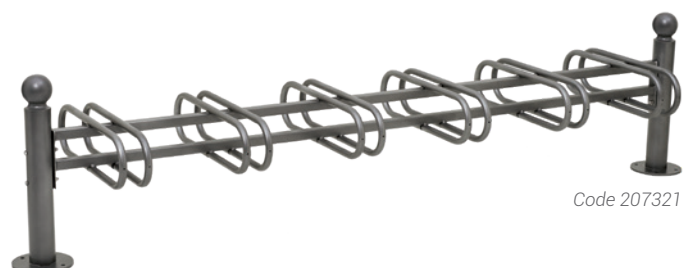

TECHNICAL CHARACTERISTICS

- > Models: 3 or 6 spaces, single or double sided
- > Structure: steel posts \varnothing 76 mm, hoops \varnothing 22 mm
- > Space between each loop for a wheel: 50 mm
- > Choose from four top caps: City, Agora, Sphere or brushed stainless steel

INSTALLATION

- > Installation: on base plates

Code 207314

PRODUCT CODES

	City	Agora	Sphere	Brushed stainless steel
Single-sided				
3-space	207365	207360	207361	207364
6-space	207315	207310	207311	207314
Double-sided				
3-space	207355	207350	207351	207353
6-space	207325	207320	207321	207323

DRAWINGS

FINISH PAINTED

- > Finish: galvanised & painted in our colours

RAL 3020	RAL 3004	RAL 5010	RAL 6005	RAL 8017
RAL 7044	RAL 9010	RAL 9005	PROCITY® Grey	Corten effect

Code 207321